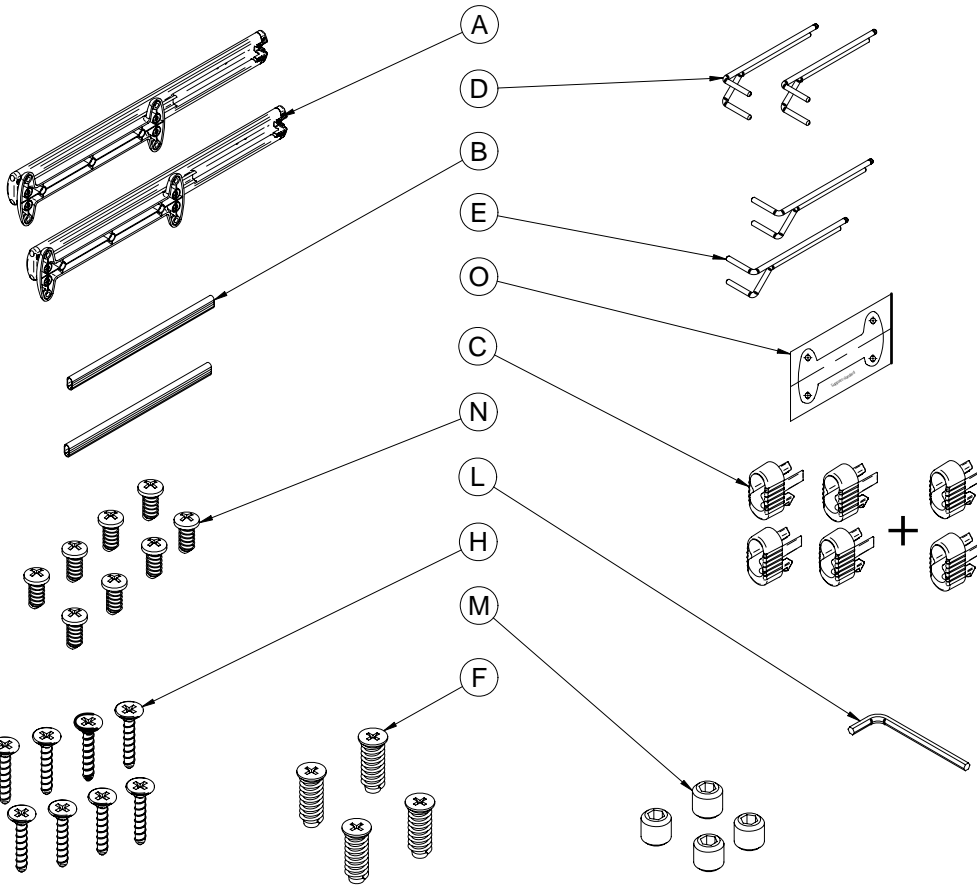

AT41/55ALGS

AT41/55ALGS 14"

AT55/69ALGS

AT55/69ALGS 14"

AT69/83ALGS

AT69/83ALGS 14"

AT83/97ALGS

AT83/97ALGS 14"

AT97/110ALGS

AT97/110ALGS 14"

15 min.

1